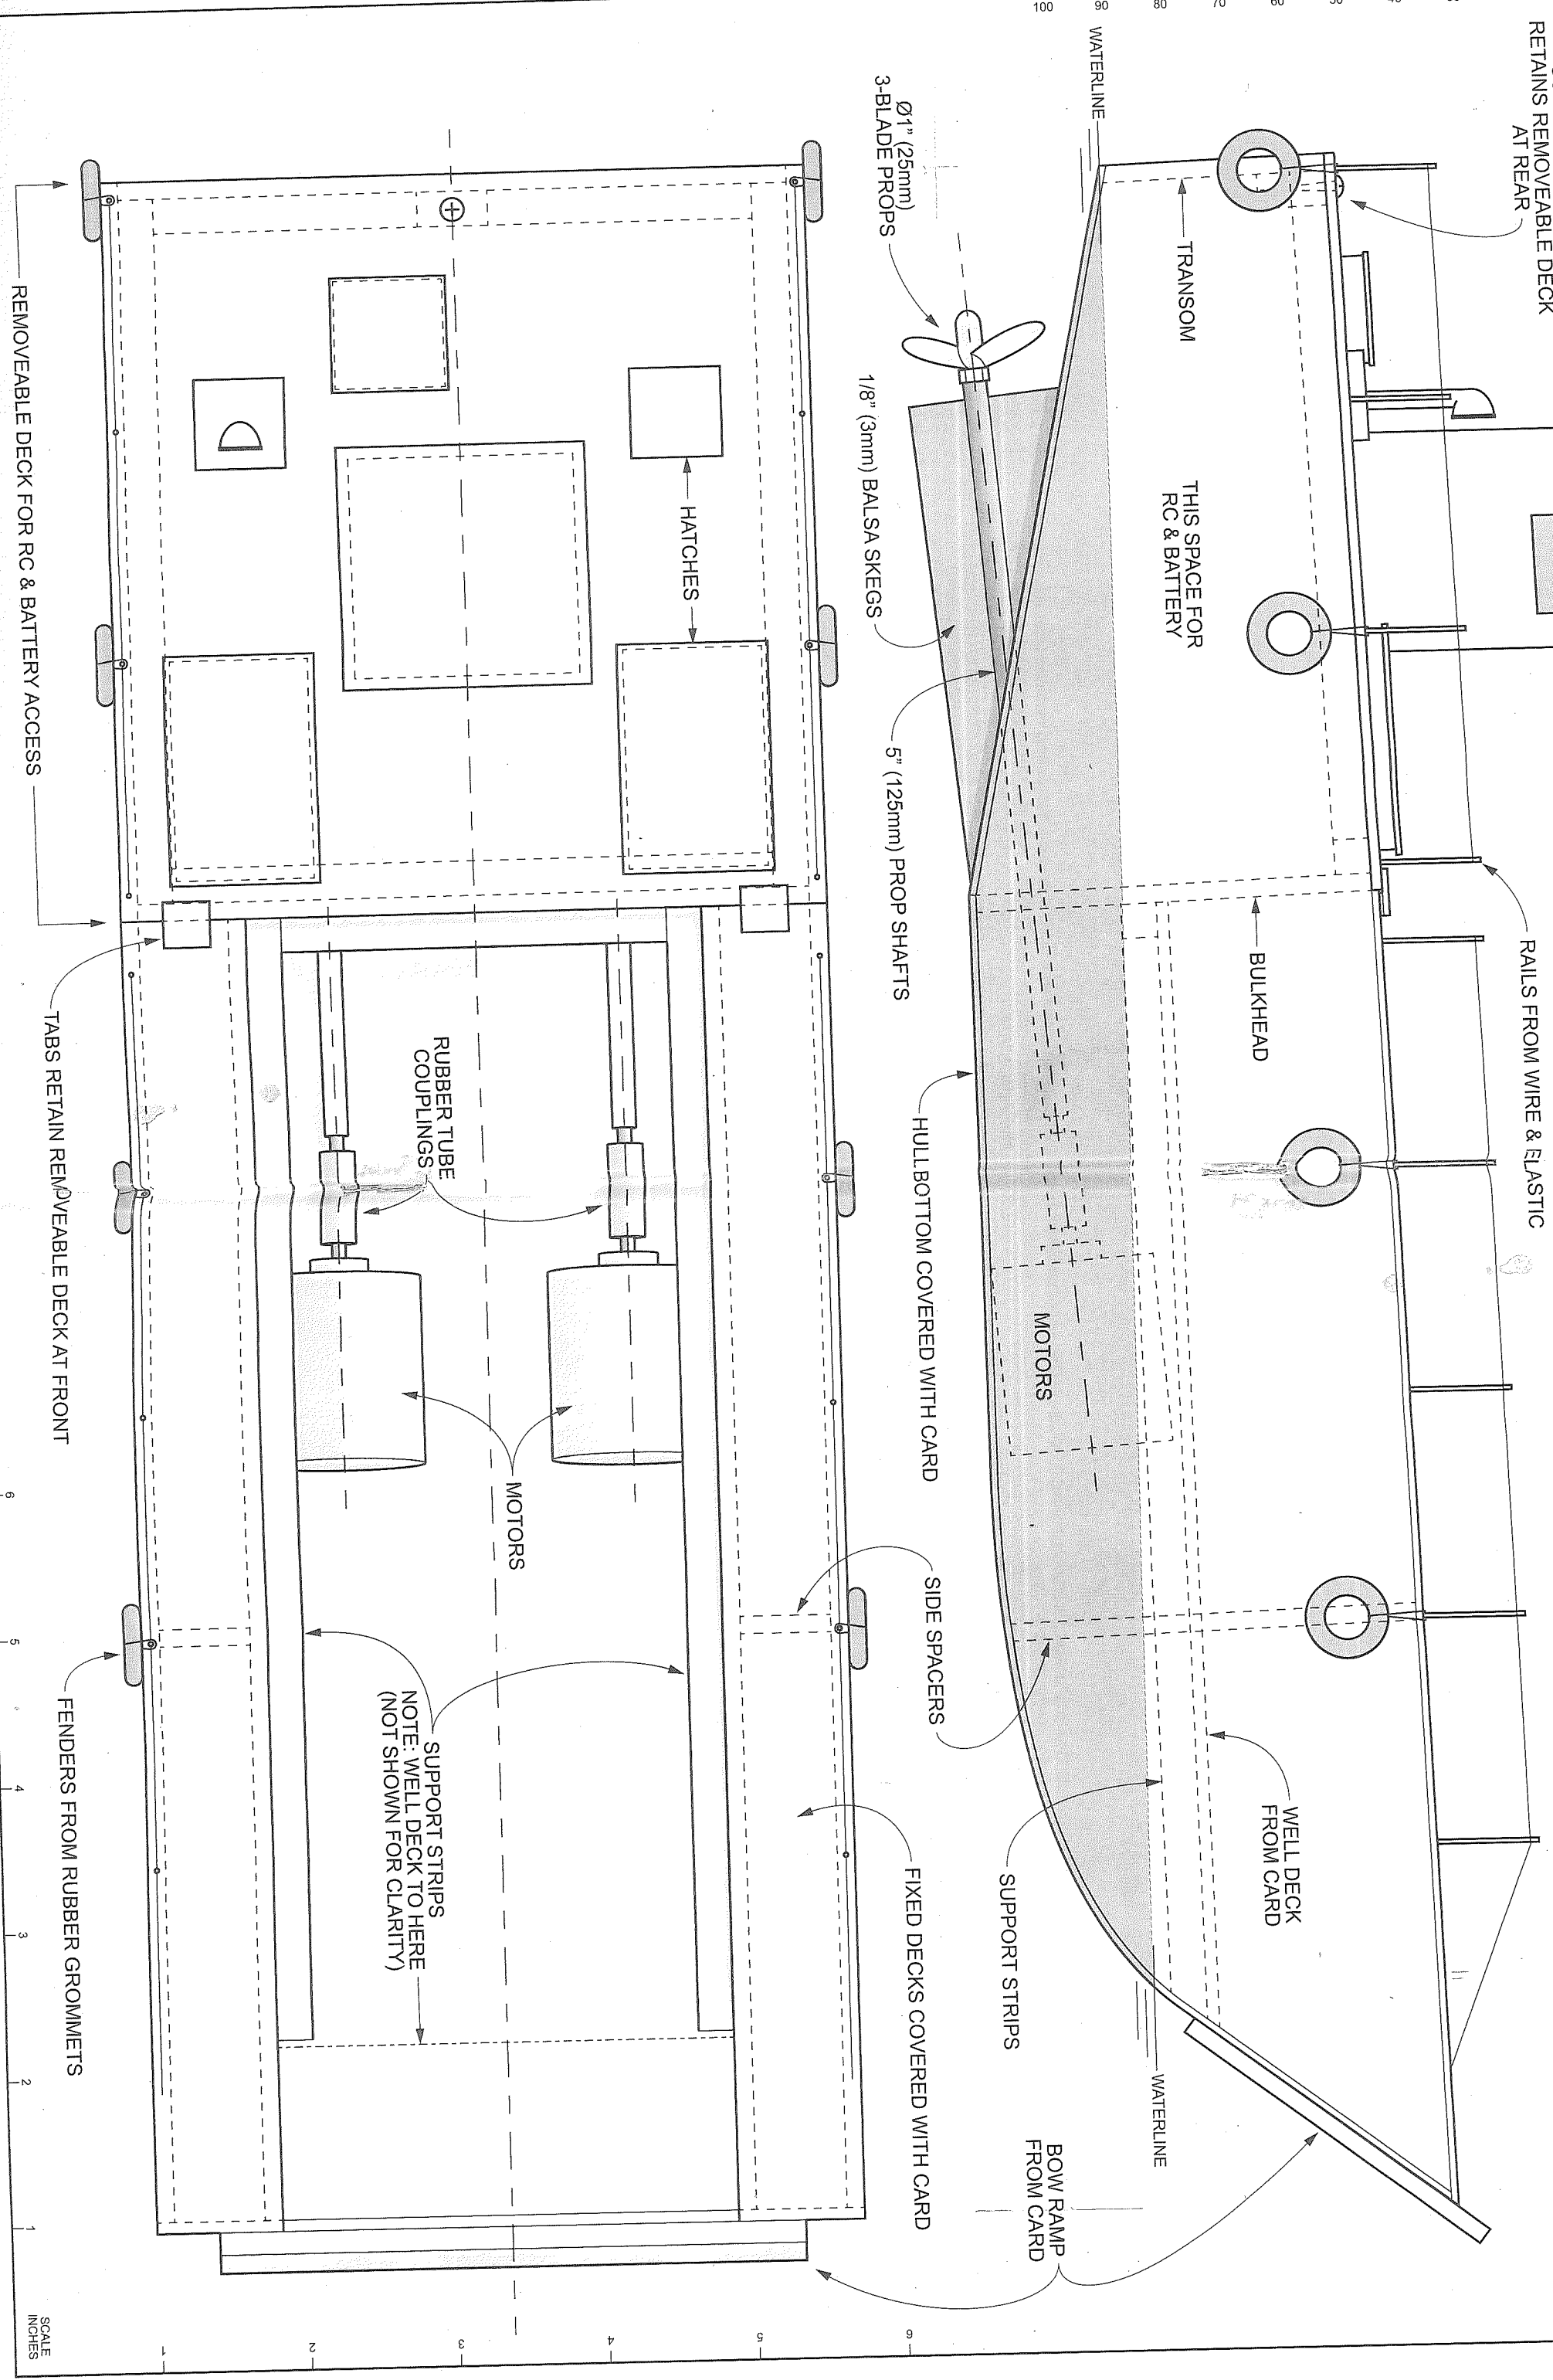

SCALE 10 20 30 40 50 60 70 80 90 100
MM

DRAWN AT 100%
LENGTH = 14" (360mm)
WIDTH = 3" (120mm)

MINI LANDING CRAFT

DESIGNED BY GLYNN GUEST

SCALE INCHES